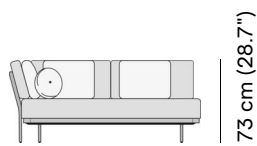

designed by

Metrica Design Studio

Suggested colour combinations

TE VANILLA 1

TC NEBBIA 2

Technical drawing

73 cm (28.7")

176 cm (69.3")

73 cm (28.7")

83 cm
(32.7")

83 cm (32.7")

176 cm (69.3")

Maintenance

To maintain and protect your Manutti pieces, we've developed a series of products that will guarantee their extended lifespan and your carefree enjoyment for many years to come.